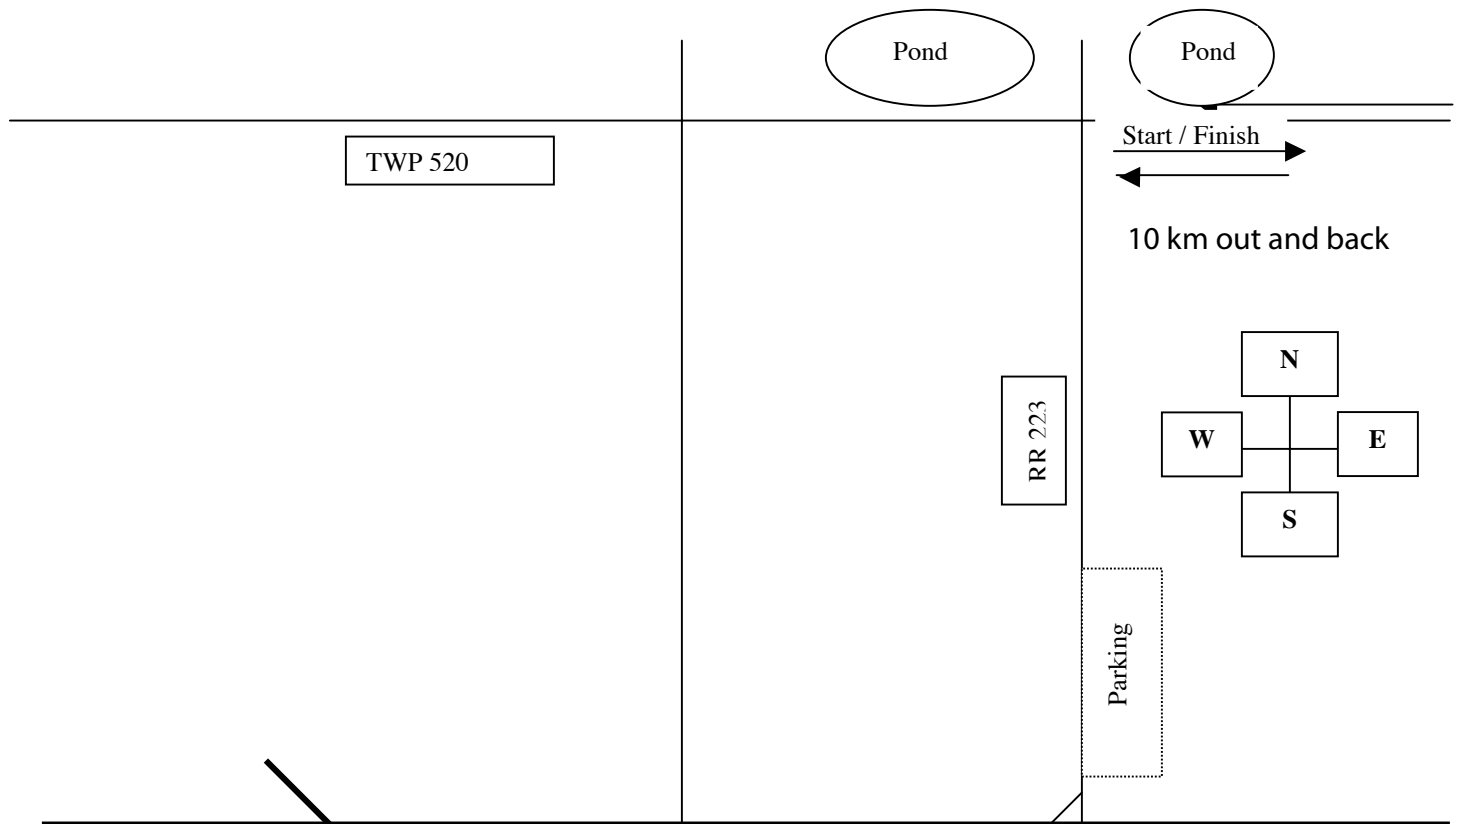

Polar Park ITT

- PARK AT THE POLAR PARK PARKING LOT
- NO PARKING ON TWP 520 PLEASE
- PLEASE DO NOT WARM UP ON TWP 520
- START IS AT THE INTERSECTION OF 520/223
- COURSE HEADS EAST FOR 10 KM TO TURN AROUND POINT
- PLEASE CHECK FOR CARS BEFORE U-TURN TO HEAD BACK WEST ON 520
- PLEASE DO NOT WAIT AROUND THE START FINISH AREA AS IT CAN BECOME A BUSY INTERSECTION.
- SIGN ON IF YOU ARE EARLY AT THE PARKING LOT OR THE START AREA IF LATE.